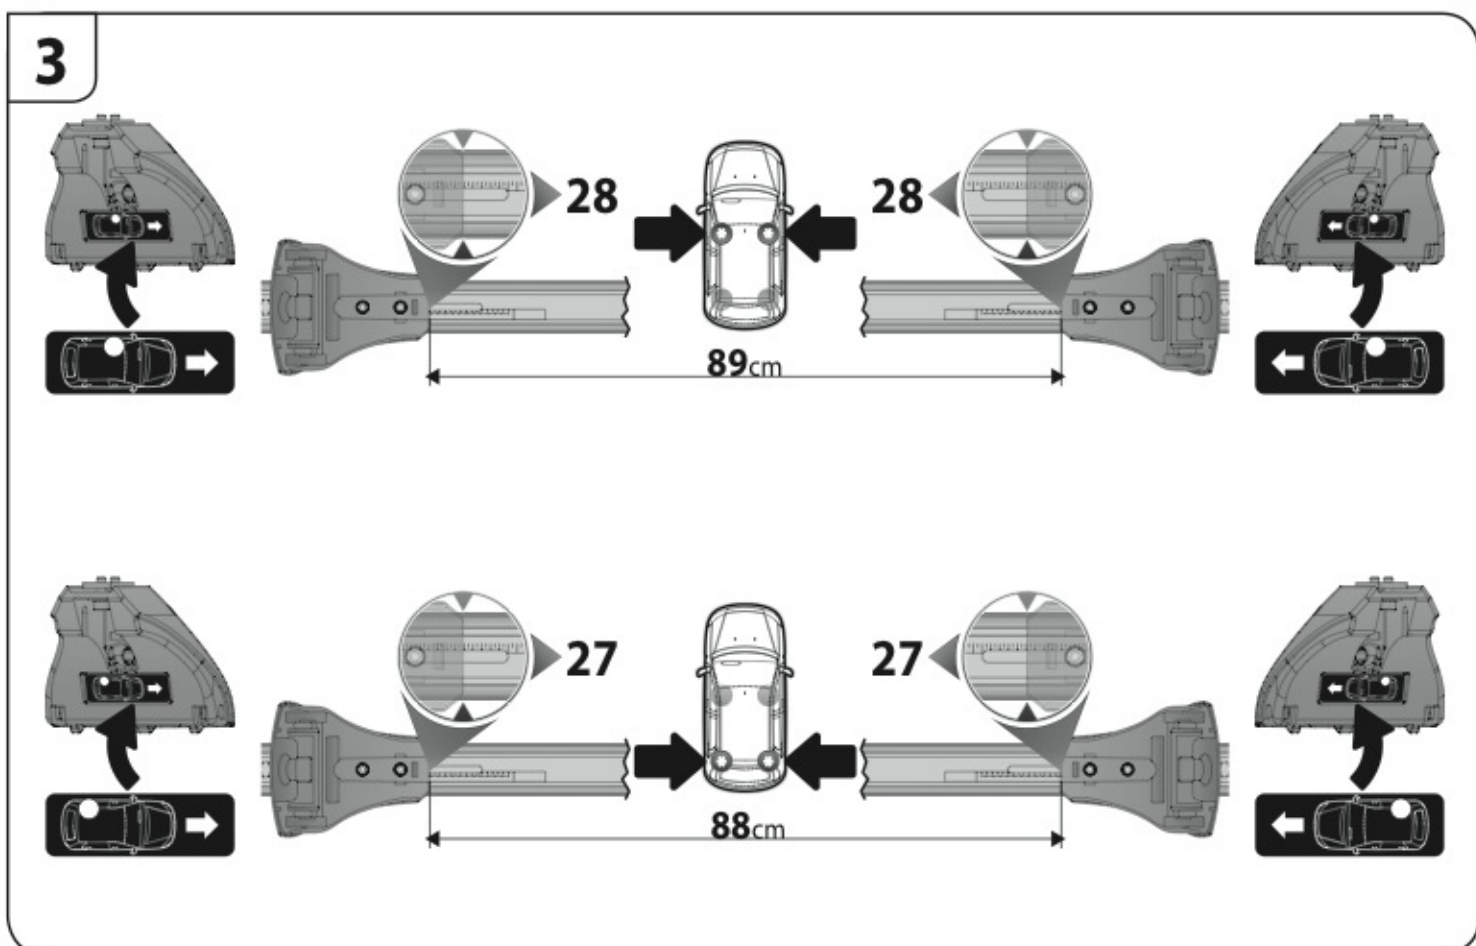

A

ALLUMINIO
Aluminium

 +  +  = max: **60kg**
5,5kg

max:
???kg

Safety regulations

AUDI A6

9/04→3/11

Art. **N21035**