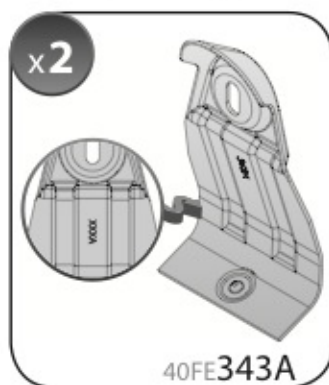

A

ALLUMINIO
Aluminium

 +  +  = max: **60kg**
5,5kg

max:
???kg

Safety regulations

AUDI A6

9/04→3/11

Art. **N21035**