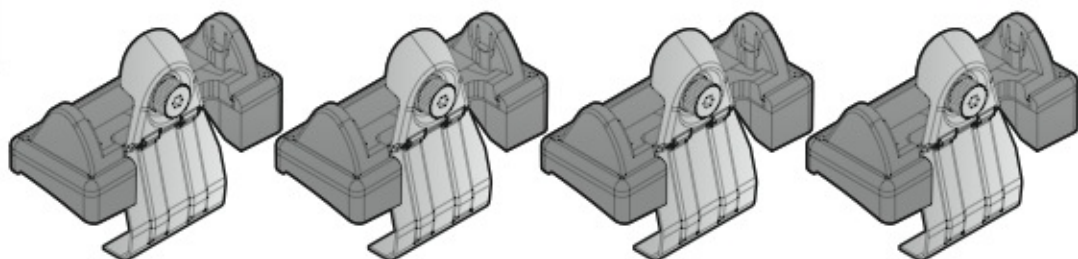

Art.
N21035

C

Art. **N20001**

B

Art. **N15021**

A

ACCIAIO
Steel

Art. **N15026**

A

ALLUMINIO
Aluminium

 +  +  = max: **60kg**
5,5kg

max:
???kg

Safety regulations

AUDI A6

9/04→3/11

Art. **N21035**