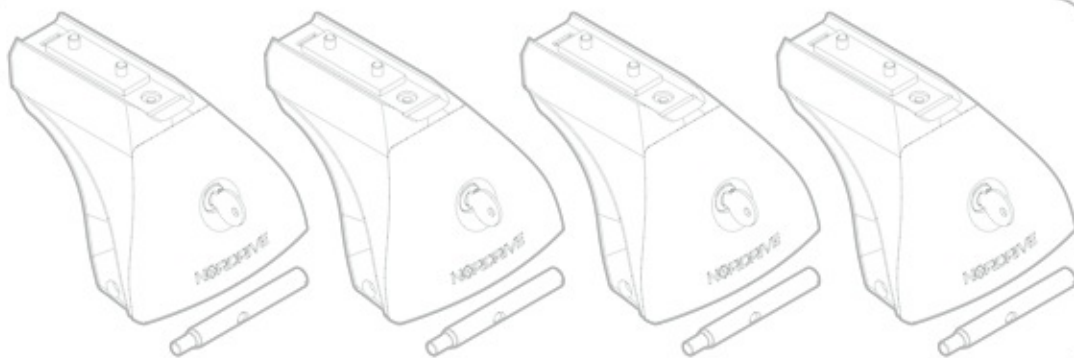

Art.
N21035

C

Art. **N20001**

B

Art. **N15021**

A

ACCIAIO
Steel

Art. **N15026**

A

ALLUMINIO
Aluminium

 +  +  = max: **60kg**
5,5kg

max:
???kg

Safety regulations

AUDI A6

9/04→3/11

Art. **N21035**