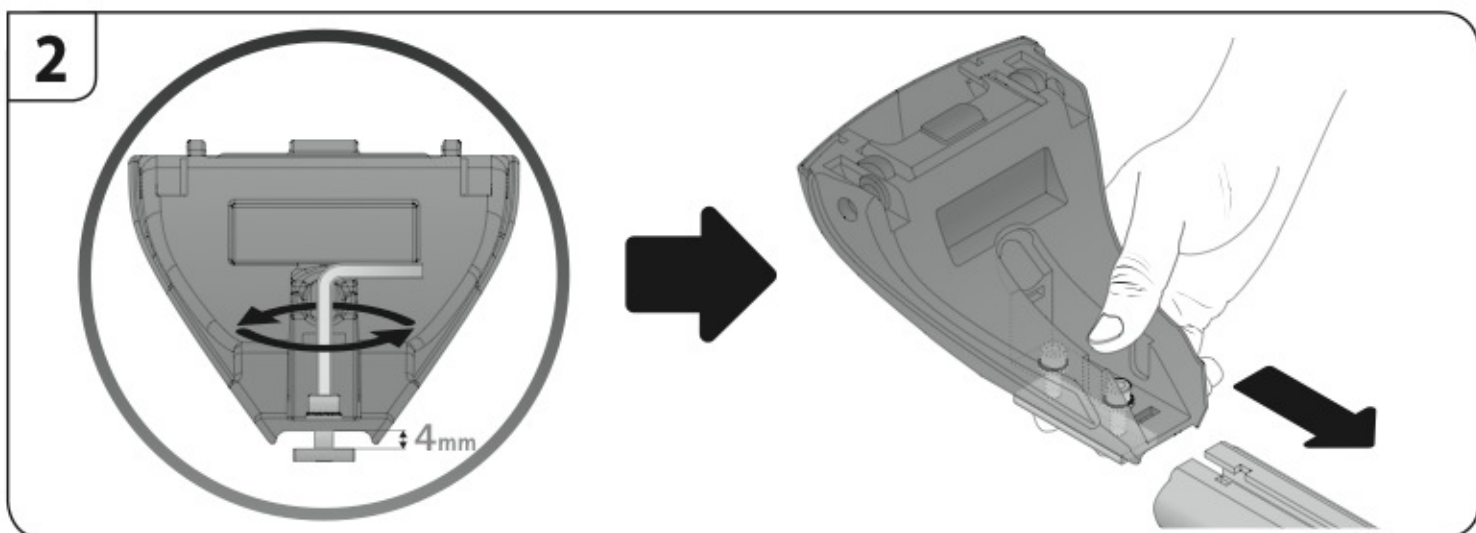

A

ALLUMINIO
Aluminium

 +  +  = max: **60kg**
5,5kg

max:
???kg

Safety regulations

AUDI A6

9/04→3/11

Art. **N21035**