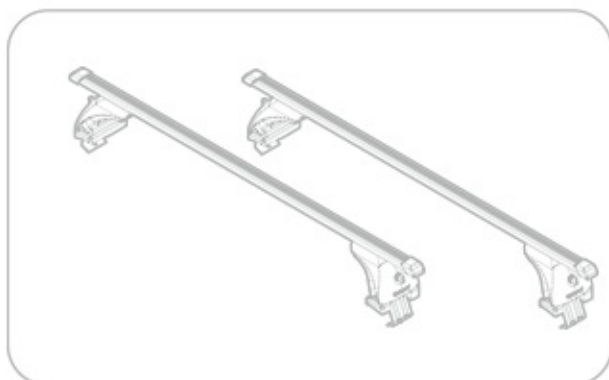

Art.
N21035

C

Art. **N20001**

B

Art. **N15021**

A

ACCIAIO
Steel

Art. **N15026**

A

ALLUMINIO
Aluminium

 +  +  = max: **60kg**
5,5kg

max:
???kg

Safety regulations

AUDI A6

9/04→3/11

Art. **N21035**