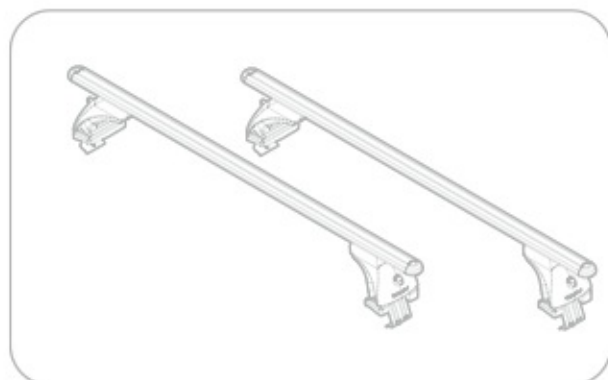

Art.
N21035

C

Art. **N20001**

B

Art. **N15021**

A

ACCIAIO
Steel

Art. **N15026**

A

ALLUMINIO
Aluminium

 +  +  = max: **60kg**
5,5kg

max:
???kg

Safety regulations

AUDI A6

9/04→3/11

Art. **N21035**