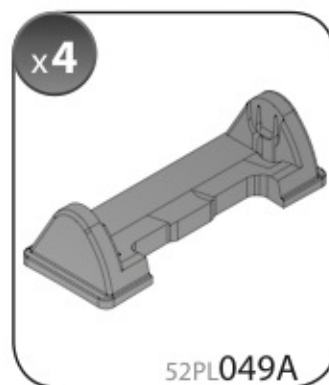

A

ALLUMINIO
Aluminium

 +  +  = max: **60kg**
5,5kg

max:
???kg

Safety regulations

AUDI A6

9/04→3/11

Art. **N21035**