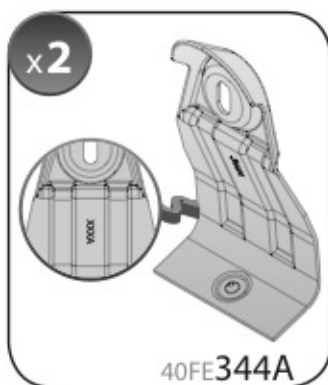

A

ALLUMINIO
Aluminium

 +  +  = max: **60kg**
5,5kg

max:
???kg

Safety regulations

AUDI A6

9/04→3/11

Art. **N21035**