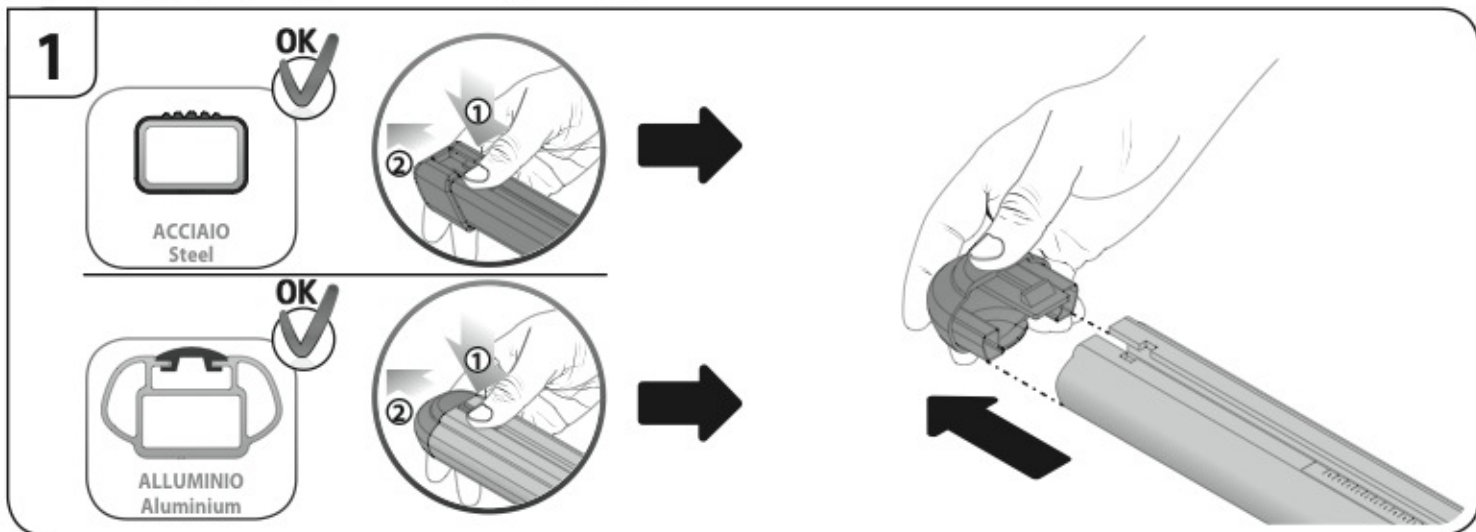

A

ALLUMINIO
Aluminium

 +  +  = max: **60kg**
5,5kg

max:
???kg

Safety regulations

AUDI A6

9/04→3/11

Art. **N21035**