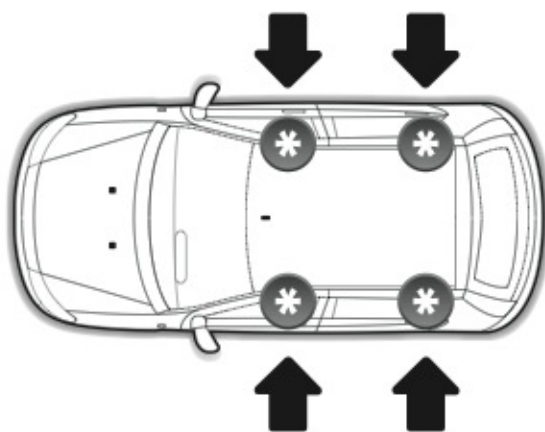

A

ALLUMINIO
Aluminium

 +  +  = max: **60kg**
5,5kg

max:
???kg

Safety regulations

AUDI A6

9/04→3/11

Art. **N21035**