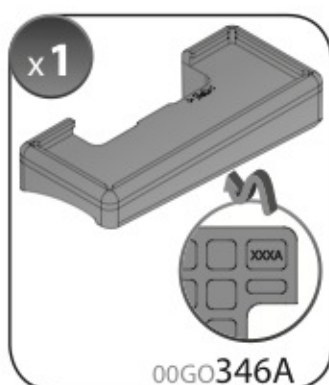

A

ALLUMINIO
Aluminium

 +  +  = max: **60kg**
5,5kg

max:
???kg

Safety regulations

AUDI A6

9/04→3/11

Art. **N21035**