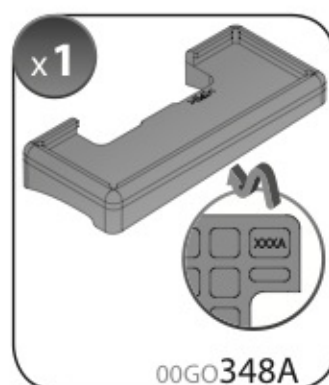

A

ALLUMINIO
Aluminium

 +  +  = max: **60kg**
5,5kg

max:
???kg

Safety regulations

AUDI A6

9/04→3/11

Art. **N21035**