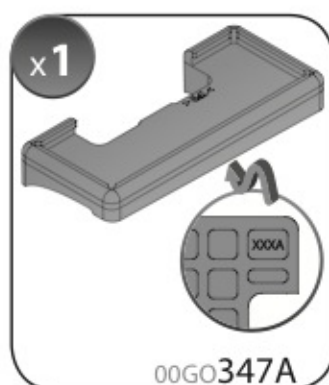

A

ALLUMINIO
Aluminium

 +  +  = max: **60kg**
5,5kg

max:
???kg

Safety regulations

AUDI A6

9/04→3/11

Art. **N21035**