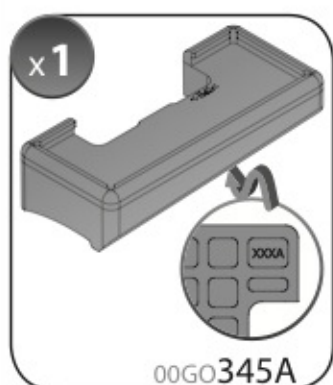

A

ALLUMINIO
Aluminium

 +  +  = max: **60kg**
5,5kg

max:
???kg

Safety regulations

AUDI A6

9/04→3/11

Art. **N21035**