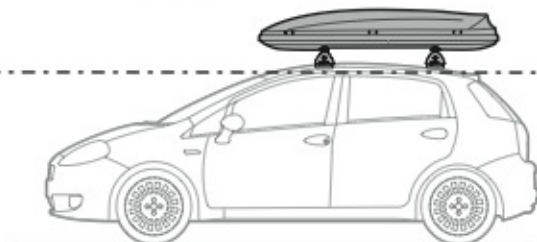

A

ALLUMINIO
Aluminium

 +  +  = max: **60kg**
5,5kg

max:
???kg

Safety regulations

AUDI A6

9/04→3/11

Art. **N21035**