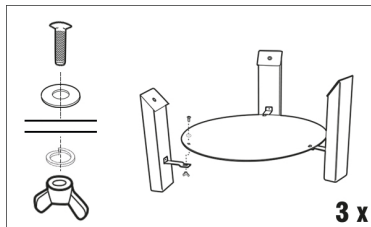

barbecook®

MODERN 75

BC-WOO-6003

9 x  9 x  3 x  9 x 

EN WARNING!

This product will become very hot, do not move it during operation. Do not use indoors! Do not use spirit or petrol for lighting or re-lighting! Keep children and pets away.