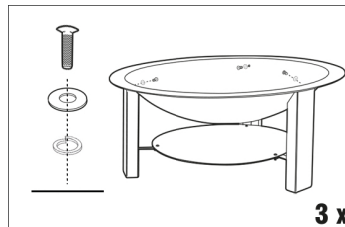

barbecook®

MODERN 75

BC-WOO-6003

9 x  9 x  3 x  9 x 

EN WARNING!

This product will become very hot, do not move it during operation. Do not use indoors! Do not use spirit or petrol for lighting or re-lighting! Keep children and pets away.