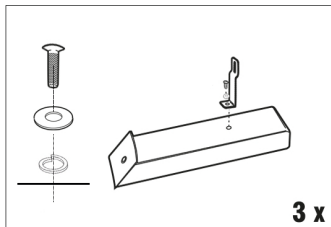

barbecook®

MODERN 75

BC-WOO-6003

9 x  9 x  3 x  9 x 

EN WARNING!

This product will become very hot, do not move it during operation. Do not use indoors! Do not use spirit or petrol for lighting or re-lighting! Keep children and pets away.