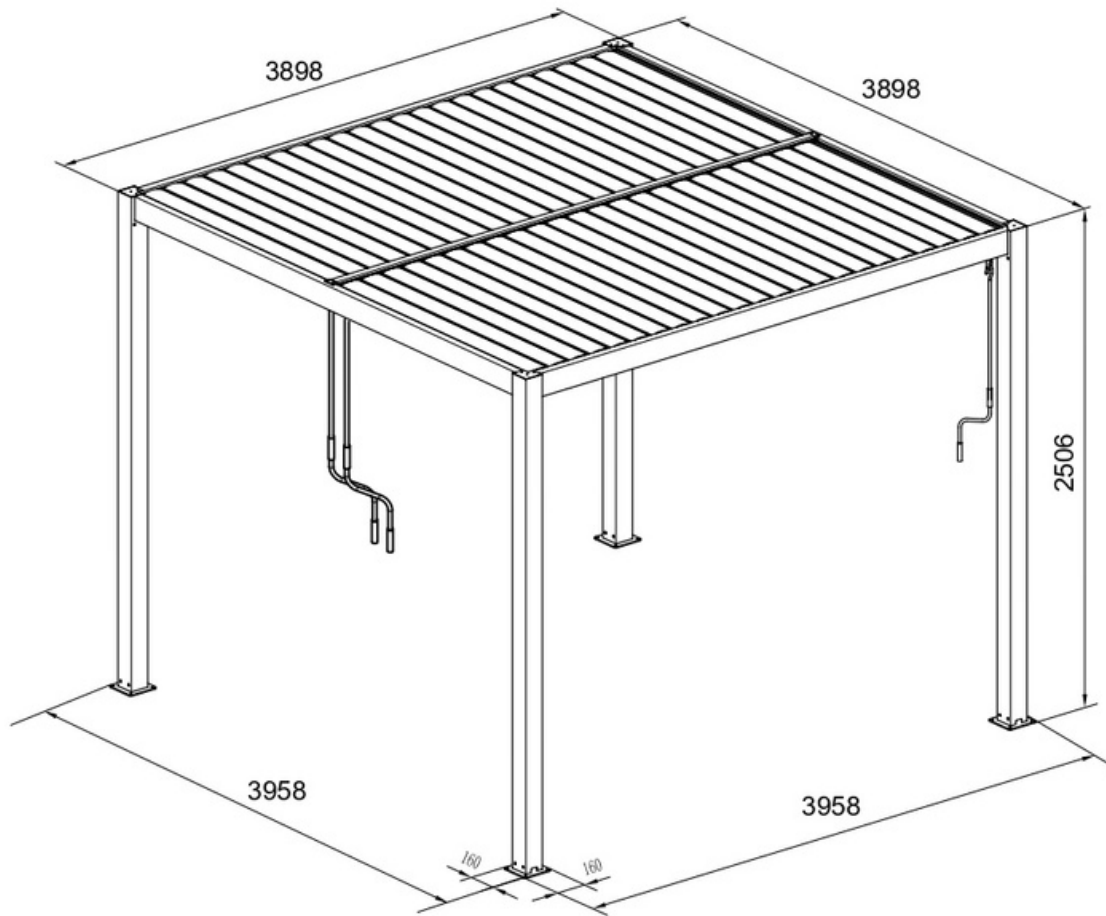

Pergola bioclimatica Calicantus 4x4 m

Components	Drawings	Thickness	Sizes
Standing pole		1.6mm	100x100mm
Beam (Left, right front, back)		2.0mm	120x100mm
Beam (Middle)		2.0mm	105x120mm
Flip board		1.4mm	23x145mm