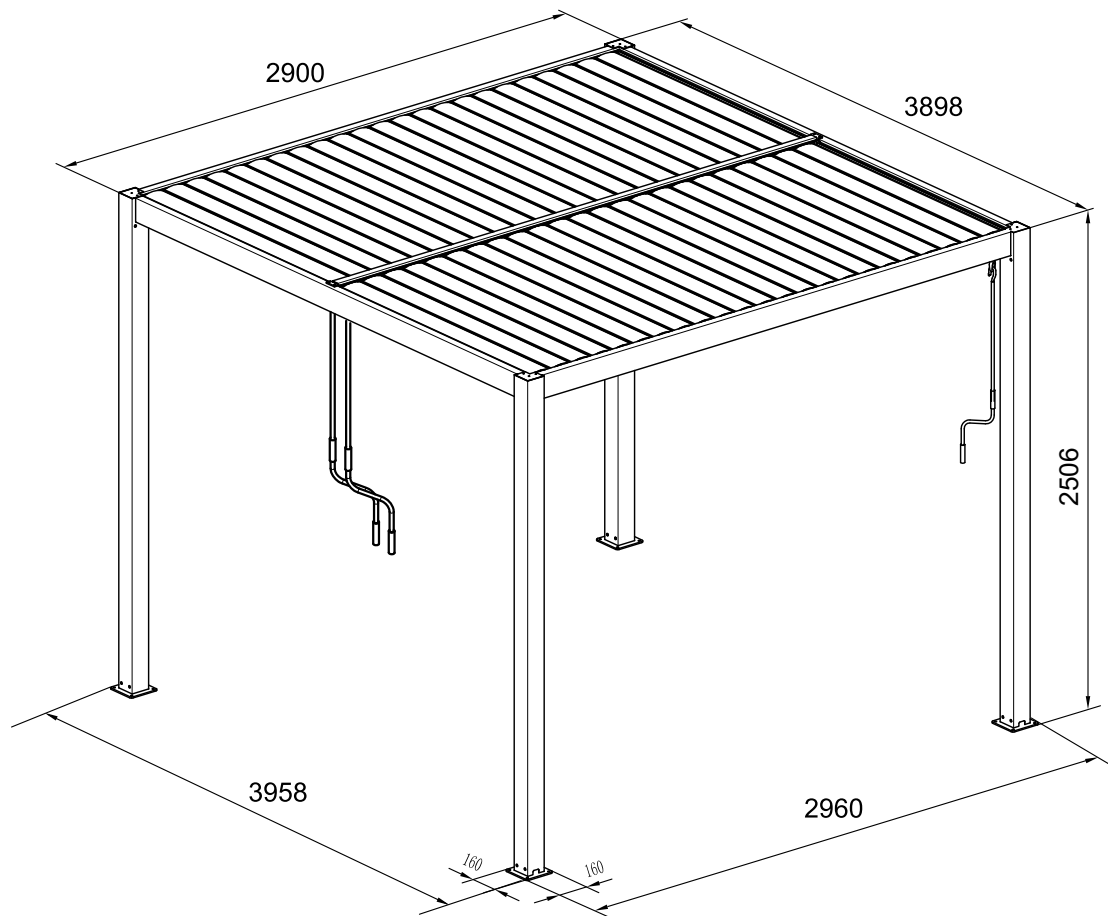

Pergola bioclimatica Calicantus 4x3 m

Components	Drawings	Thickness	Sizes
Standing pole		1.6mm	100x100mm
Beam (Left, right front, back)		2.0mm	120x100mm
Beam (Middle)		2.0mm	105x120mm
Flip board		1.4mm	23x145mm