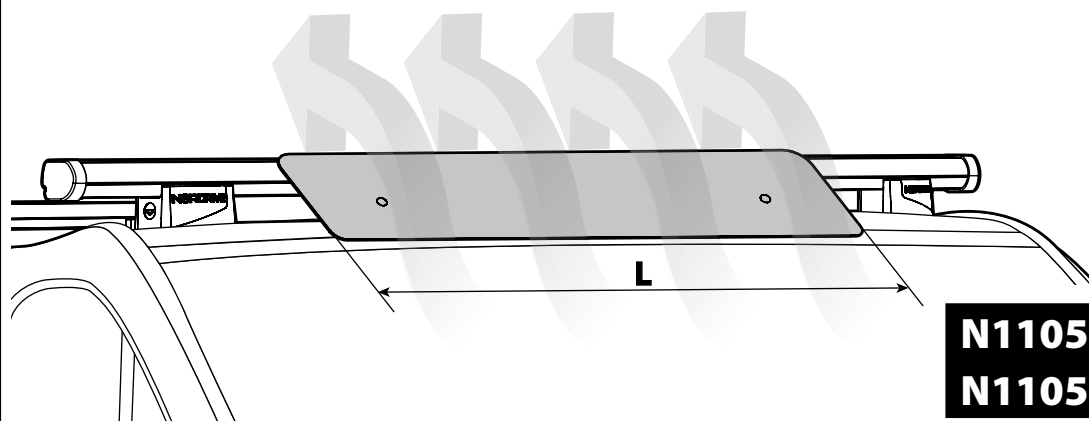

EYE-BOLTS

N11033 KP-3

SPOILER

N11057 KP-9 L = 95 cm

N11058 KP-11 L = 110 cm

OPTIONALS PER / FOR / FÜR:

Kargo series

Acciaio / Steel