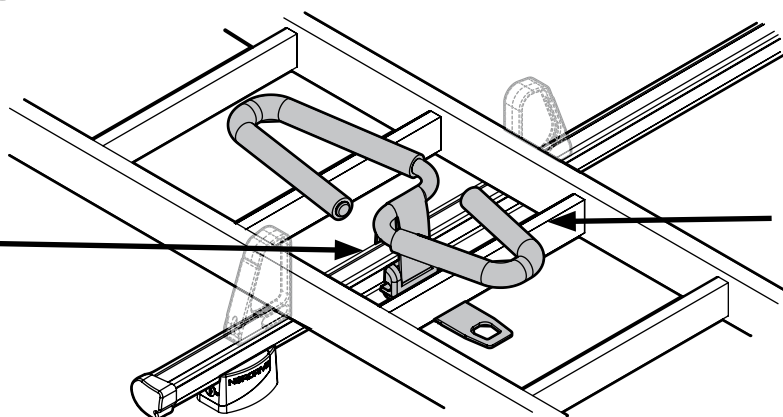

Kargo-Plus
series

Alluminio / Aluminium

KARGO-TUBE

N11050	T200	L = 205 cm
N11051	T300	L = 305 cm
N11052	T400	L = 405 cm

LADDER HOLDER STRAPS

N11065 U-5

LADDER STEP ADAPTER

N11067 U-6