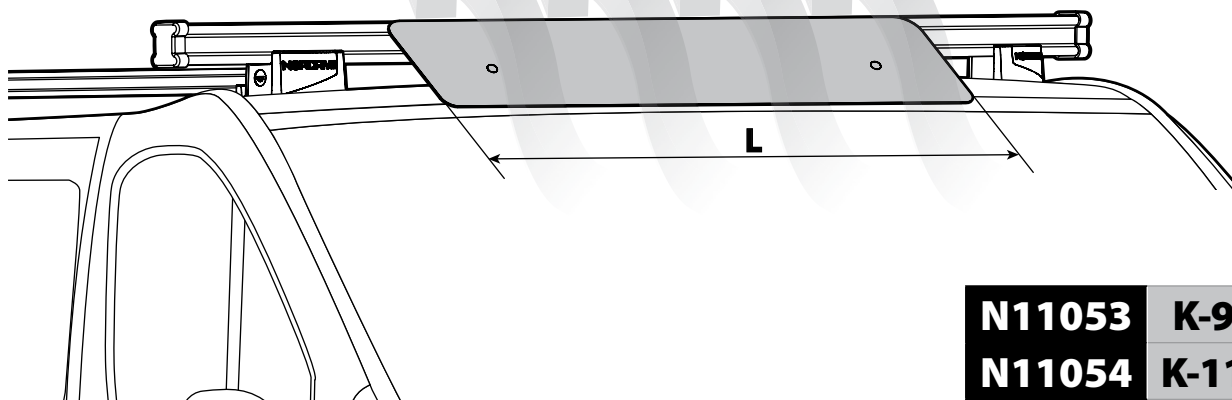

KARGO ROLLER

N11000	K-0	L = 64 cm
N11003	K-7	L = 96 cm

LOAD STOPS

N11001 K-1

LOAD STOPS

N11002 K-2

SPOILER

N11053	K-9	L = 95 cm
N11054	K-11	L = 110 cm