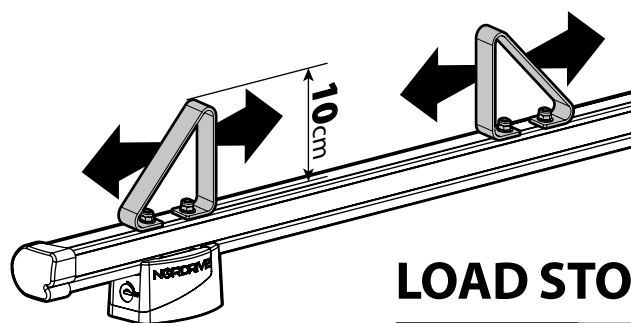

OPTIONALS PER / FOR / FÜR:

Kargo-Plus series

Alluminio / Aluminium

KARGO ROLLER

N11030 KP-0 L = 64 cm

N11034 KP-7 L = 96 cm

LOAD STOPS

N11031 KP-1