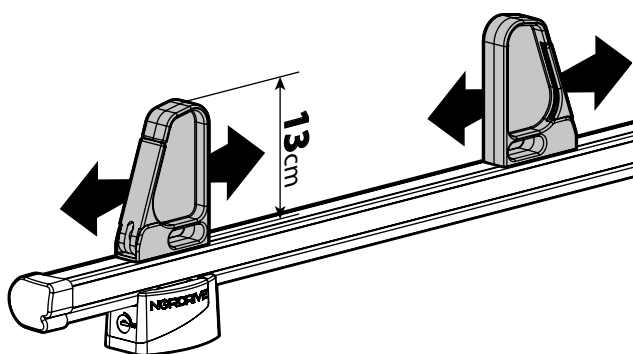

OPTIONALS PER / FOR / FÜR:

Kargo-Plus series

Alluminio / Aluminium

KARGO ROLLER

N11030 KP-0 L = 64 cm

N11034 KP-7 L = 96 cm

LOAD STOPS

N11031 KP-1