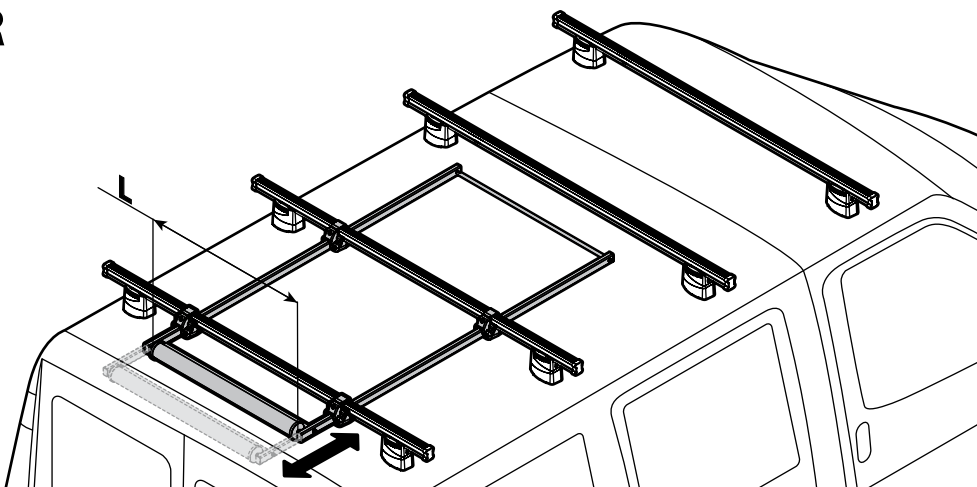

EXTENSION ROLLER

N11020	U-0	L = 64 cm
N11021	U-7	L = 96 cm

- (I) Lotto di produzione da comunicare per eventuali ricambi
- (GB) Production lot number to be communicated for any spare parts
- (F) Lot de production à communiquer pour toute pièce de rechange
- (D) Produktionscharge für eventuelle Ersatzteile
- (E) Lote de producción a comunicar por cualquier repuesto

Lot.

NORDRIVE®
TRANSPORT SOLUTIONS

NORDRIVE® is a registered trademark of
LAMPA S.p.A.
Via G. Rossa 53/55, 46019 Viadana (MN) ITALY
Tel. +39 0375 820700
UNI EN ISO 9001:2008 Certified Company
www.nordrive.it
www.lampa.it