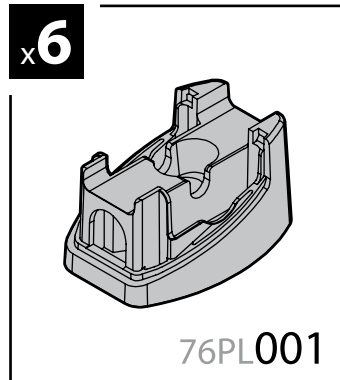

NORDRIVE®

TRANSPORT SOLUTIONS

Art. **N30223**