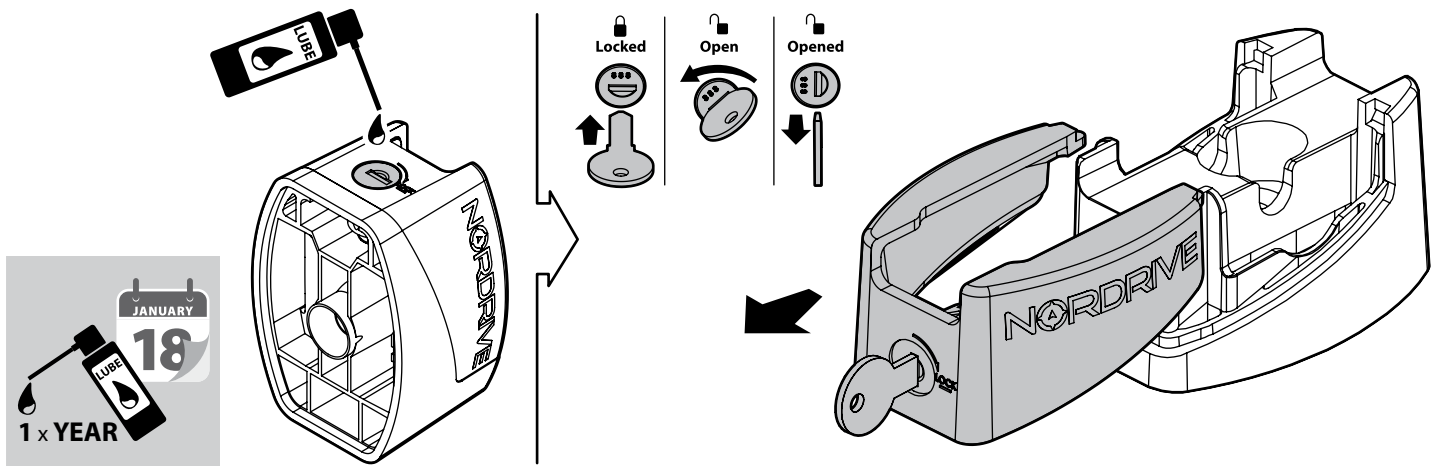

NORDRIVE®

TRANSPORT SOLUTIONS

Art. **N30223**