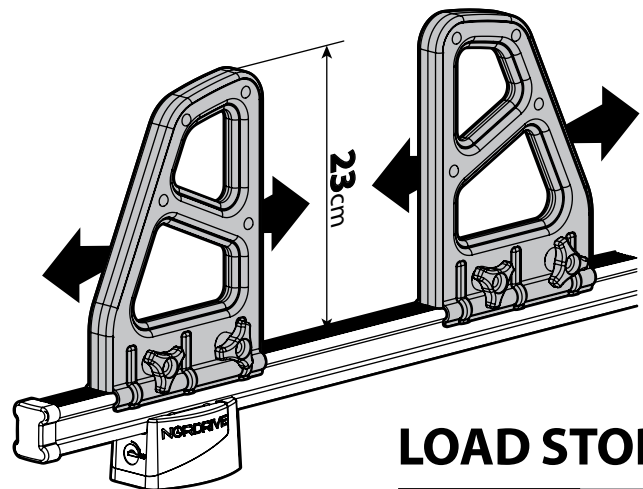

KARGO ROLLER

N11000	K-0	L = 64 cm
N11003	K-7	L = 96 cm

LOAD STOPS

N11001 K-1

LOAD STOPS

N11002 K-2

SPOILER

N11053	K-9	L = 95 cm
N11054	K-11	L = 110 cm