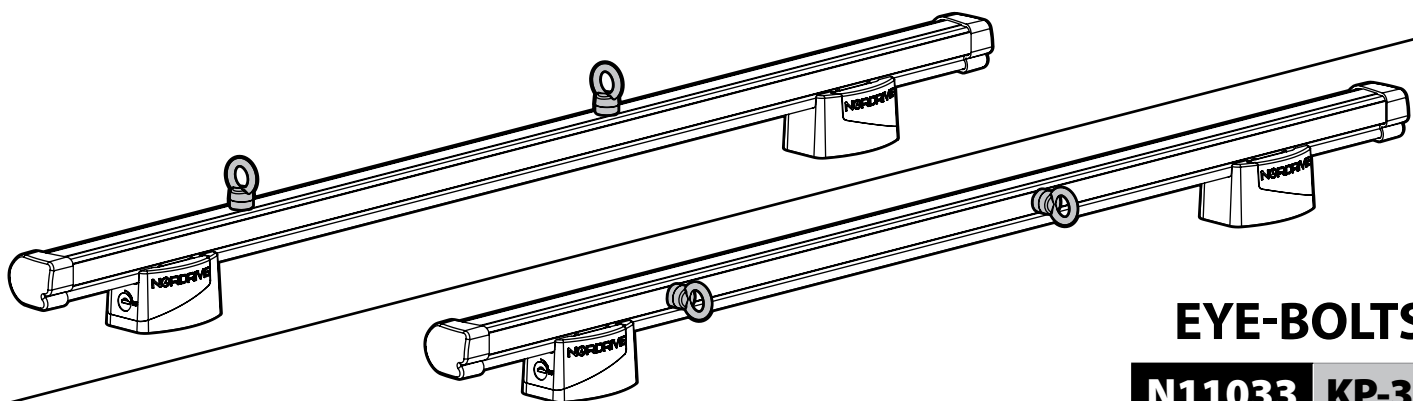

EYE-BOLTS

N11033 KP-3

SPOILER

N11057 KP-9 L = 95 cm

N11058 KP-11 L = 110 cm

OPTIONALS PER / FOR / FÜR:

Kargo series

Acciaio / Steel