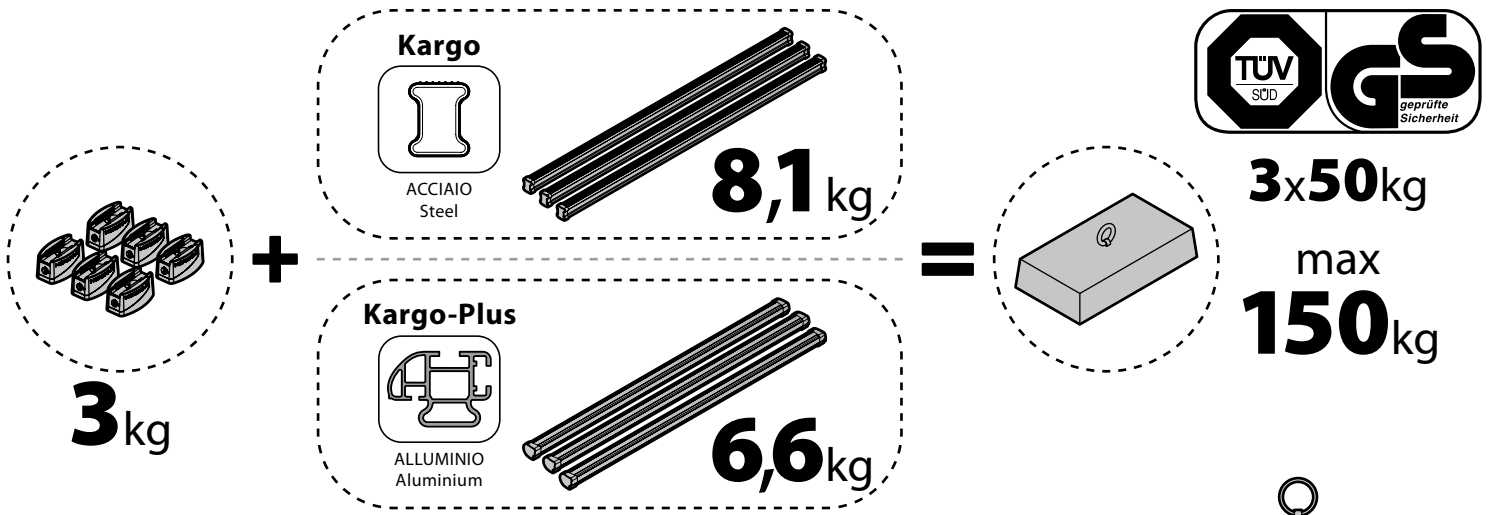

!

SAFETY REGULATIONS

Safety regulations

NORME DI SICUREZZA